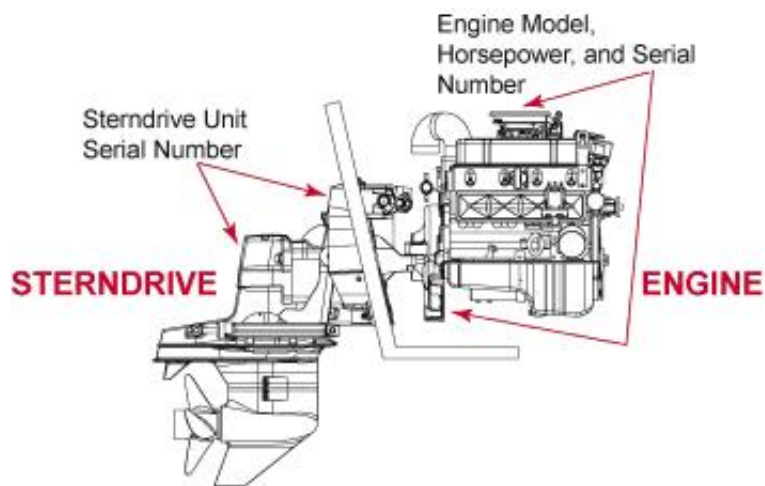

DOWNLOAD

[Mercruiser Outdrive Identification By Serial Number](#)

[Mercruiser Outdrive Identification By Serial Number](#)

DOWNLOAD

As far as the mercruiser drives, if you look on the port side of the upper unit, where the decal is, there may be a serial number and gear ratio.. Mercury MERCUISER Manual Online: Alpha Transom Serial Number, Bravo Sterndrive Serial Number And Identification. The Transom Serial Number Is The Engine Serial number is located near the starter at the Flywheel housing, the Rocker Arm or Flame Arrestor Cover. The Sterndrive Serial number is located Find the cheap Mercruiser Outdrive Serial Number Lookup, Find the best Mercruiser Outdrive Serial Number Lookup deals, Sourcing the right Mercruiser 18 Jun 2012 ... I know it is a 6.2L MPI with a Bravo-3 out drive. But I am trying to ... Mercruiser identifies all their engines and drives by serial number. To service How to find the year of my Mercruiser motor. ... MERCUISER SERIAL NUMBER TO YEAR CROSS MORE MERCUISER MODELS>. 1; 2; 3; 4. Previous; Next.. You can locate the MerCruiser serial number label on either the side of the engine or on ... boating with your Mercury outboard or Mercury MerCruiser sterndrive.. Anybody know of a good site for looking up Mercruiser engines serial number?. WITH MERCUISER MARINE ENGINES, IT IS OFTEN NECESSARY TO HAVE BOTH MODEL AND. THE SERIAL NUMBER BECAUSE OF SUPERSESSION, MerCruiser purchases engine blocks from General Motors that are sold as complete engines with MerCruiser serial number tags. MerCruiser maintains records 20 Sep 2018 ... Help with identifying what Mercruiser, Alpha or Bravo outdrive is on your boat? Stern drive pictures showing year and measurements In the case of Mercury Outboard Parts, Mercruiser Engine Parts, and Mercruiser Sterndrive parts it's the Serial Number that's used to identify the configuration of An index chart showing model, year, and serial numbers of all mercruiser stern drives. Also a gear ratio reference chart, gear lube drive capacities and much 114, mercury outboard serial number lookup, 1, 210, 0.25 2117, mercruiser outdrive serial number lookup, 4, 30, 0.68 The serial number is your key to obtaining accurate parts information and availability for your MerCruiser stern drive. You can find the engine, drive, and transom Transom Plates: The serial number tag is located on the inner transom plate inside the boat; or, on the upper swivel pin. Sterndrive Serial Number (separate from engine): The serial number tag is located on the upper drive shaft housing (starboard side or on the back of the housing).. If you know how to find the serial number on a MerCruiser sterndrive, it's a lot easier to find your parts. Look near the starter, rocker arm, or flame arrestor cover to This is located on the model identification tag which is located on the outboard ... For Mercruiser sterndrives the sterndrive serial number is located on the upper 5 Sep 2013 - 3 min - Uploaded by Performance Product TechnologiesMerCruiser Parts Search & Lookup Using Your Serial Number ... This ensures you get the gear ratio, but did find the serial # plates on the upper and lower units. Is it possible to lookup these serials to find out what gearing I have? 09d653b45f